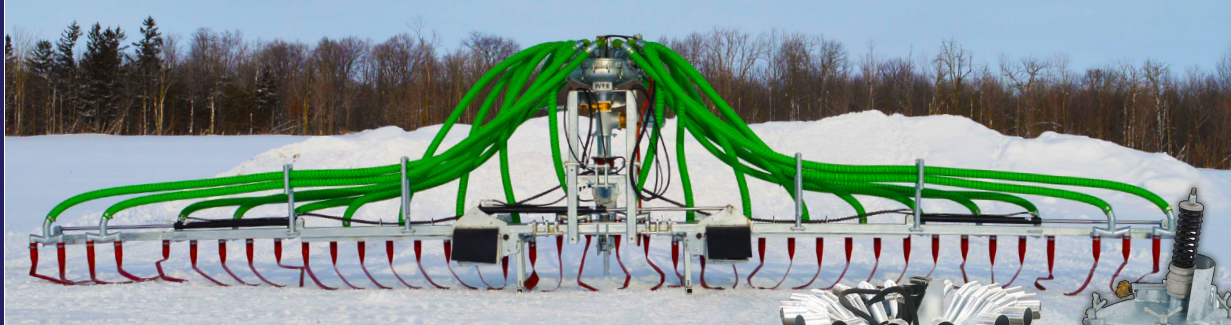

MACERATOR / DISTRIBUTOR

VARIOUS MODELS AVAILABLE

HIGHER PRODUCTIVITY

The WER Macerator / Distributor provides a consistent flow of liquid material for a wide range of application methods. The high grade chopping system, and auto-reverse function, ensure an obstruction free, and balanced distribution of your product.

**AUTO
REVERSE
VALVE**

**HIGH GRADE
KNIVES**

**2" PRESSURE
RELIEF
VALVE**

**UPRIGHT
MODELS
AVAILABLE**