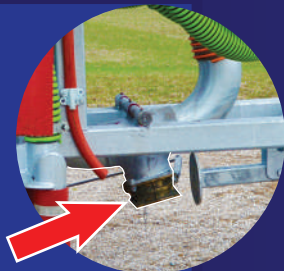

Dribble Boom - Tank Mount 30FT - 40FT

30/40 Outlet, Tank Mount, Folding Dribble Boom

The WER Dribble Boom is fitted with a WER Inverted Macerator/Distributor. When you combine this with 3" pipework, it means a 9,500 Gallon tank can be emptied in 2 minutes.

Comes standard with a galvanized finish, rear hitch, and has a 12" row spacing.

**AIRBAG
ARM
SUSPENSION**

**WER
DISTRIBUTOR**

**EASY
CLEAN OUT**

**THREE POINT
AND FOUR
POINT HITCH
OPTION**